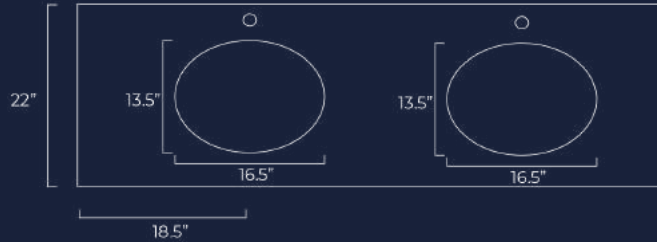

Oval Sink
SKU#: 732O12

Rectangle Sink
SKU#: 732R12

73" - Double Bowl with a 15.5" Centerline
73" x 22" x 2cm

Oval Sink
SKU#: 732O15

Rectangle Sink
SKU#: 732R15

DOUBLE BOWL VANITY TOPS

73" - Double Bowl with a 18.5" Centerline
73" x 22" x 2cm