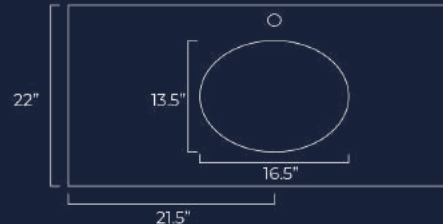

Oval Sink
SKU#: 4310