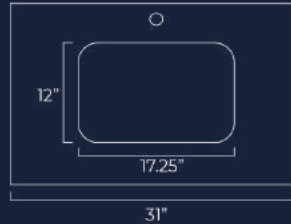

Rectangle Sink
SKU#: 311R

43" - Single Bowl
43" x 22" x 2cm