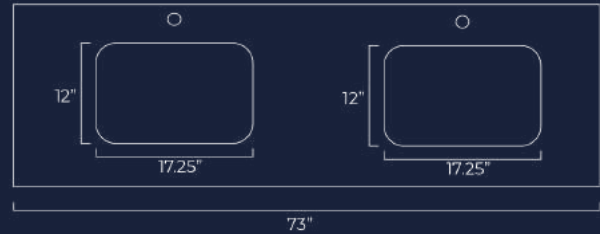

Rectangle Sink
SKU#: 732R18