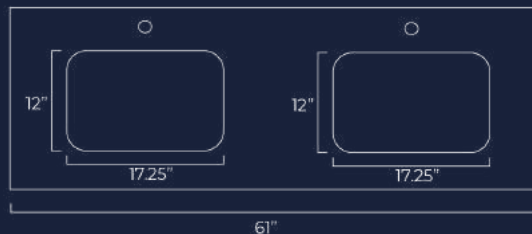

Rectangle Sink
SKU#: 491R

61" - Single Bowl
61" x 22" x 2cm

Oval Sink
SKU#: 6110

Rectangle Sink
SKU#: 611R

DOUBLE BOWL VANITY TOPS

61" - Double Bowl with a 12.5" Centerline
61" x 22" x 2cm

Oval Sink
SKU#: 612O12

Rectangle Sink
SKU#: 612R12

61" - Double Bowl with a 15.5" Centerline
61" x 22" x 2cm

Oval Sink
SKU#: 612O15

Rectangle Sink
SKU#: 612R15

DOUBLE BOWL VANITY TOPS

73" - Double Bowl with a 12.5" Centerline
73" x 22" x 2cm