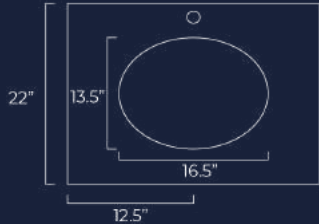

SINGLE BOWL VANITY TOPS

25" - Single Bowl
25" x 22" x 2cm

Oval Sink
SKU#: 2510