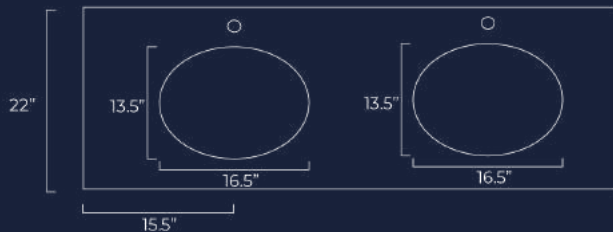

Oval Sink
SKU#: 612O15