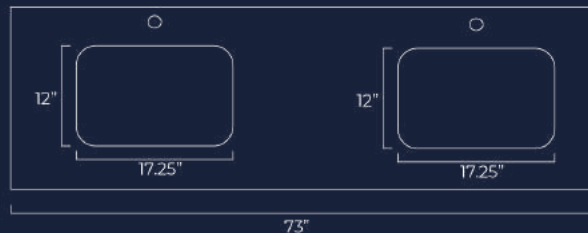

Rectangle Sink
SKU#: 612R12

61" - Double Bowl with a 15.5" Centerline
61" x 22" x 2cm

Oval Sink
SKU#: 612O15

Rectangle Sink
SKU#: 612R15

DOUBLE BOWL VANITY TOPS

73" - Double Bowl with a 12.5" Centerline
73" x 22" x 2cm

Oval Sink
SKU#: 732O12

Rectangle Sink
SKU#: 732R12

73" - Double Bowl with a 15.5" Centerline
73" x 22" x 2cm

Oval Sink
SKU#: 732O15

Rectangle Sink
SKU#: 732R15

DOUBLE BOWL VANITY TOPS

73" - Double Bowl with a 18.5" Centerline
73" x 22" x 2cm