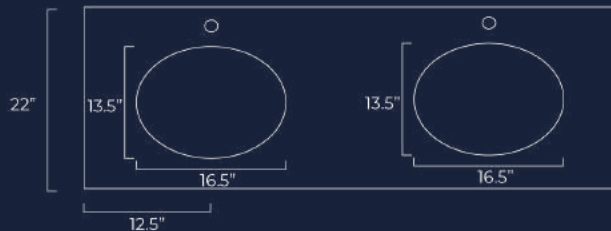

Rectangle Sink
SKU#: 491R

61" - Single Bowl
61" x 22" x 2cm

Oval Sink
SKU#: 6110

Rectangle Sink
SKU#: 611R

DOUBLE BOWL VANITY TOPS

61" - Double Bowl with a 12.5" Centerline
61" x 22" x 2cm

Oval Sink
SKU#: 612O12