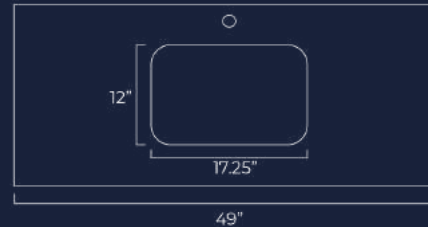

Oval Sink
SKU#: 3110

Rectangle Sink
SKU#: 311R

43" - Single Bowl
43" x 22" x 2cm

Oval Sink
SKU#: 4310

Rectangle Sink
SKU#: 431R

SINGLE BOWL VANITY TOPS

49" - Single Bowl
49" x 22" x 2cm

Oval Sink
SKU#: 4910