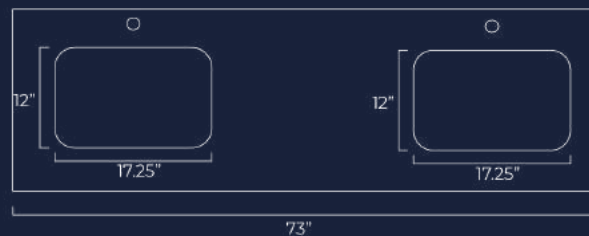

Rectangle Sink
SKU#: 732R12

73" - Double Bowl with a 15.5" Centerline
73" x 22" x 2cm