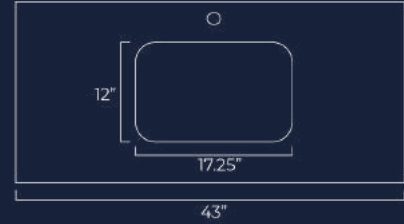

Rectangle Sink
SKU#: 431R