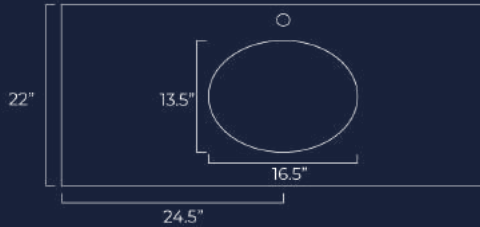

Oval Sink
SKU#: 3110

Rectangle Sink
SKU#: 311R

43" - Single Bowl
43" x 22" x 2cm

Oval Sink
SKU#: 4310

Rectangle Sink
SKU#: 431R

SINGLE BOWL VANITY TOPS

49" - Single Bowl
49" x 22" x 2cm

Oval Sink
SKU#: 4910