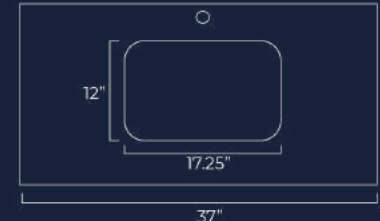

Please carefully consider the following when making your selections:

- Vanity top size (25", 31", 37", 43", 49", 61", 73").
- Single or double bowl configuration.
- Oval or rectangle sink options.
- Sink cutout placement (for 61" and 73" only).

SINGLE BOWL VANITY TOPS

25" - Single Bowl
25" x 22" x 2cm

Oval Sink
SKU#: 2510

Rectangle Sink
SKU#: 251R

37" - Single Bowl
37" x 22" x 2cm

Oval Sink
SKU#: 3710

Rectangle Sink
SKU#: 371R

31" - Single Bowl
31" x 22" x 2cm