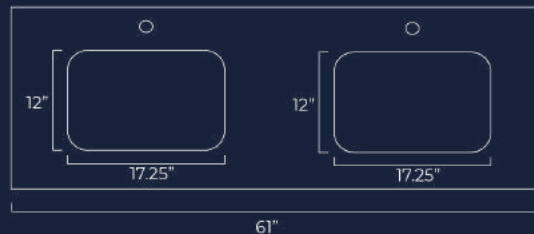

Please carefully consider the following when making your selections:

- Vanity top size (25", 31", 37", 43", 49", 61", 73").
- Single or double bowl configuration.
- Oval or rectangle sink options.
- Sink cutout placement (for 61" and 73" only).

Rectangle Sink
SKU#: 491R

61" - Single Bowl
61" x 22" x 2cm

Oval Sink
SKU#: 6110

Rectangle Sink
SKU#: 611R

DOUBLE BOWL VANITY TOPS

61" - Double Bowl with a 12.5" Centerline
61" x 22" x 2cm

Oval Sink
SKU#: 612O12

Rectangle Sink
SKU#: 612R12

61" - Double Bowl with a 15.5" Centerline
61" x 22" x 2cm

Oval Sink
SKU#: 612O15

Rectangle Sink
SKU#: 612R15

DOUBLE BOWL VANITY TOPS

73" - Double Bowl with a 12.5" Centerline
73" x 22" x 2cm