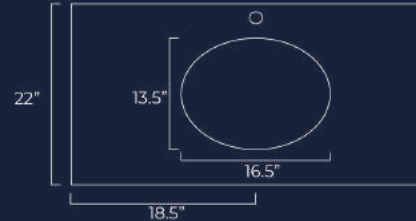

Please carefully consider the following when making your selections:

- Vanity top size (25", 31", 37", 43", 49", 61", 73").
- Single or double bowl configuration.
- Oval or rectangle sink options.
- Sink cutout placement (for 61" and 73" only).

SINGLE BOWL VANITY TOPS

25" - Single Bowl
25" x 22" x 2cm

Oval Sink
SKU#: 2510

Rectangle Sink
SKU#: 251R

37" - Single Bowl
37" x 22" x 2cm

Oval Sink
SKU#: 3710

Rectangle Sink
SKU#: 371R

31" - Single Bowl
31" x 22" x 2cm