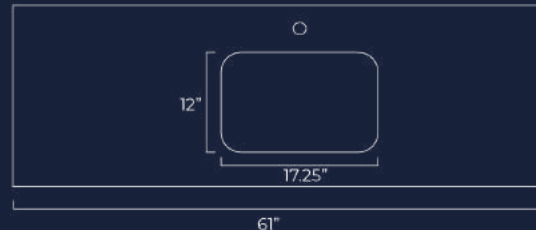

Rectangle Sink
SKU#: 611R