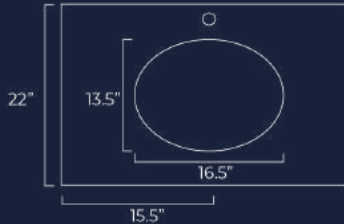

Please carefully consider the following when making your selections:

- Vanity top size (25", 31", 37", 43", 49", 61", 73").
- Single or double bowl configuration.
- Oval or rectangle sink options.
- Sink cutout placement (for 61" and 73" only).

SINGLE BOWL VANITY TOPS

25" - Single Bowl
25" x 22" x 2cm

Oval Sink
SKU#: 2510

Rectangle Sink
SKU#: 251R

37" - Single Bowl
37" x 22" x 2cm

Oval Sink
SKU#: 3710

Rectangle Sink
SKU#: 371R

31" - Single Bowl
31" x 22" x 2cm