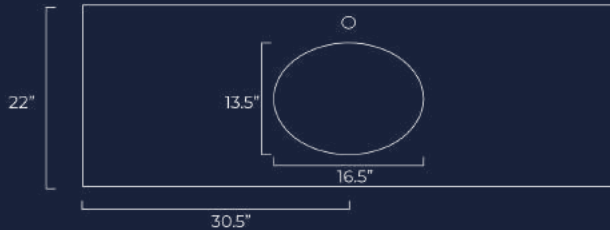

Oval Sink
SKU#: 6110